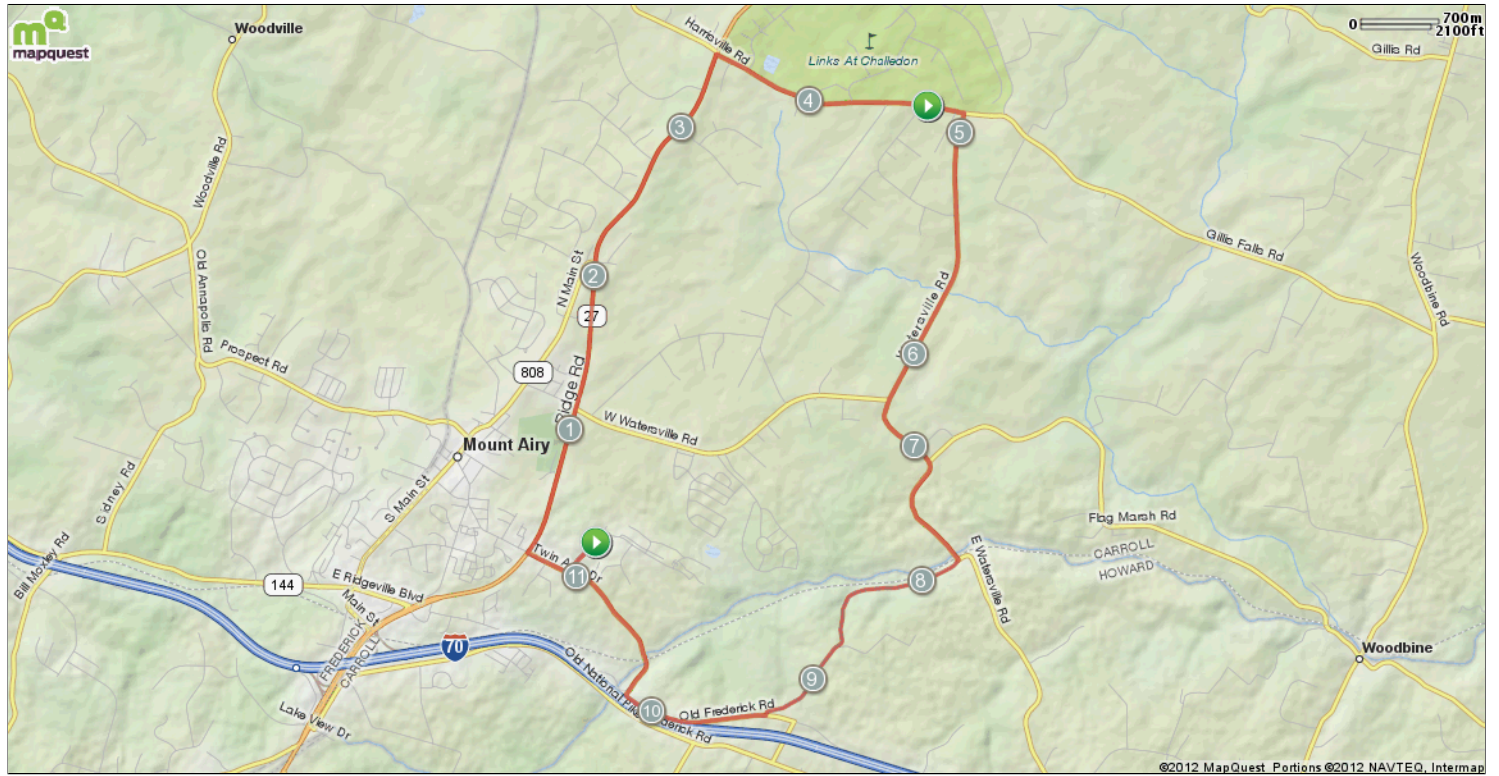

Health Unlimited Triathlon Challenge Bike Course

Starts In Mt Airy, Maryland

Notes			
AT	FOR	NOTES	
START		1246ft	Head southwest on Century Dr toward Twin Arch Rd
0.24 mi.	☐	1371ft	Turn right onto Twin Arch Rd
0.5 mi.	☐	3mi 339ft	Head northeast on MD-27 N/ Ridge Rd toward Center St
3.56 mi.	☐	11ft	Head north on MD-27 N/ Ridge Rd toward Gillis Falls Rd
3.56 mi.	☐	1mi 2283ft	Turn right onto Gillis Falls Rd
This segment shows 4.99 mi. (26,371 ft.) of your route.			

Notes			
AT	FOR	NOTES	
4.99 mi.	☐	2mi 4492ft	Head south on Watersville Rd toward Belmont Cir
7.85 mi.	☐	9ft	Head southeast on Watersville Rd
7.85 mi.	☐	1mi 2828ft	Turn right onto W Watersville Rd
9.38 mi.	☐	4277ft	Turn right onto Old Frederick Rd
10.19 mi.	☐	7ft	Head north on Old Frederick Rd toward Twin Arch Rd
10.19 mi.	☐	4751ft	Old Frederick Rd turns slightly right and becomes Twin Arch Rd
11.09 mi.	☐		Turn right onto Century Dr
This segment shows 6.3 mi. (33,290 ft.) of your route.