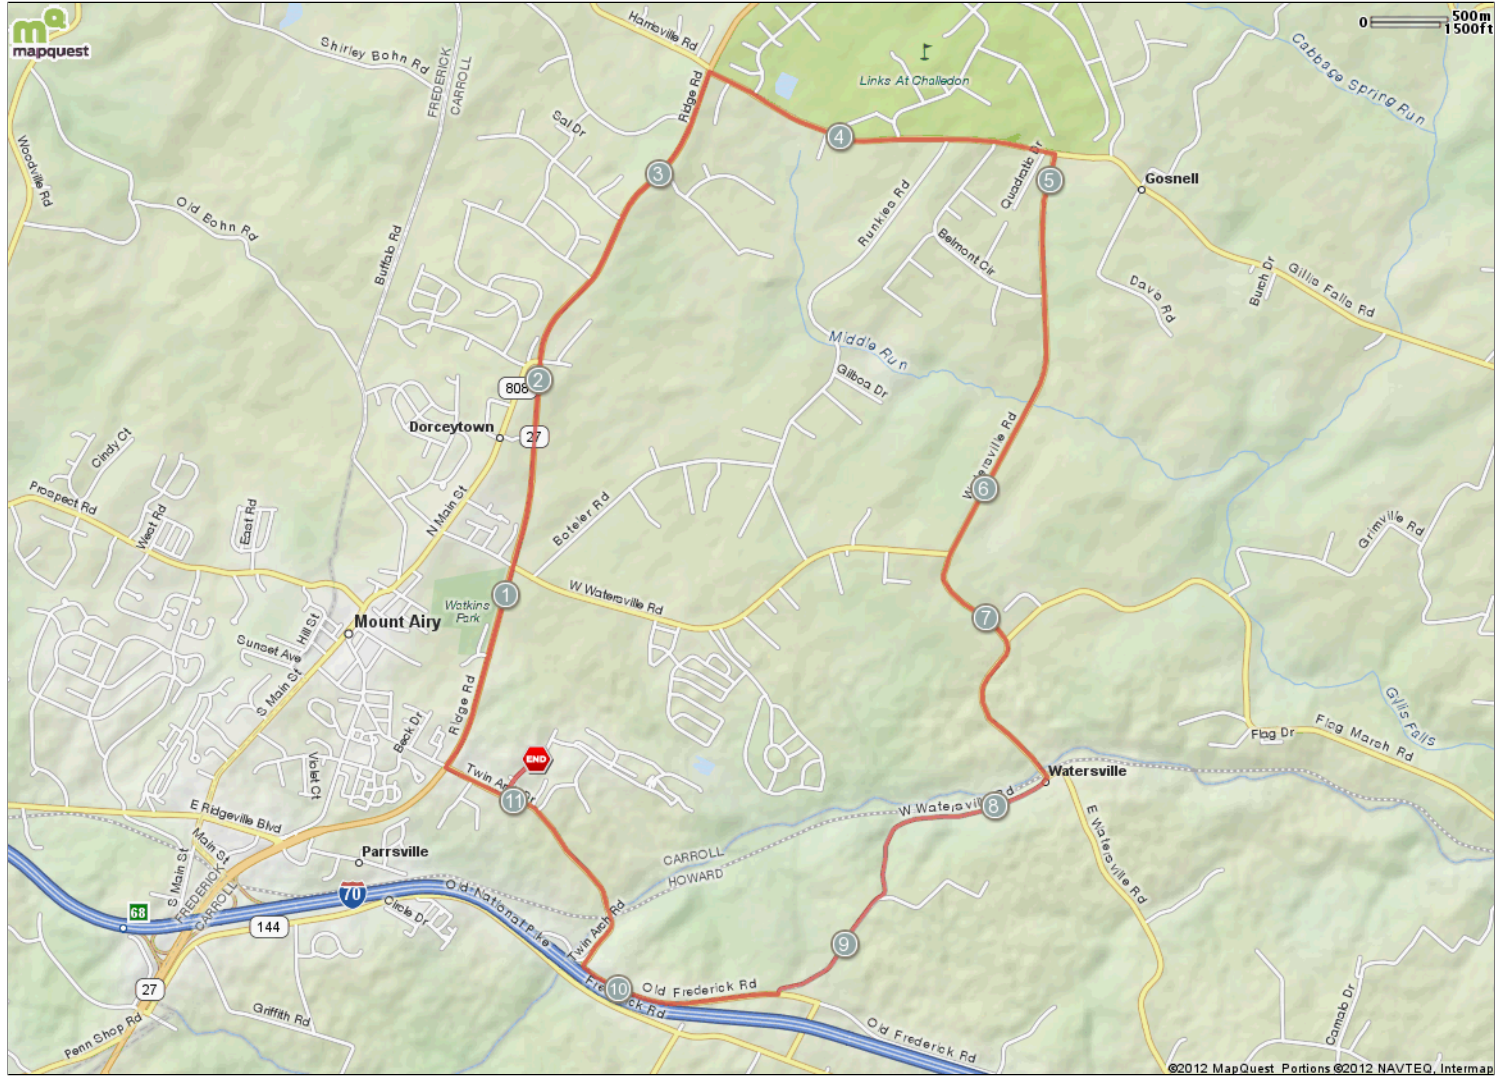

Health Unlimited Triathlon Challenge Bike Course

Starts In Mt Airy, Maryland

11.25 miles

Elevation: Off Max, Off Min, +0ft, Off, -100%
Ascent: Off, Descent: Off, Max Climb: -100%
Climbs: 1

Description
Bike Course for Health Unlimited Triathlon Challenge