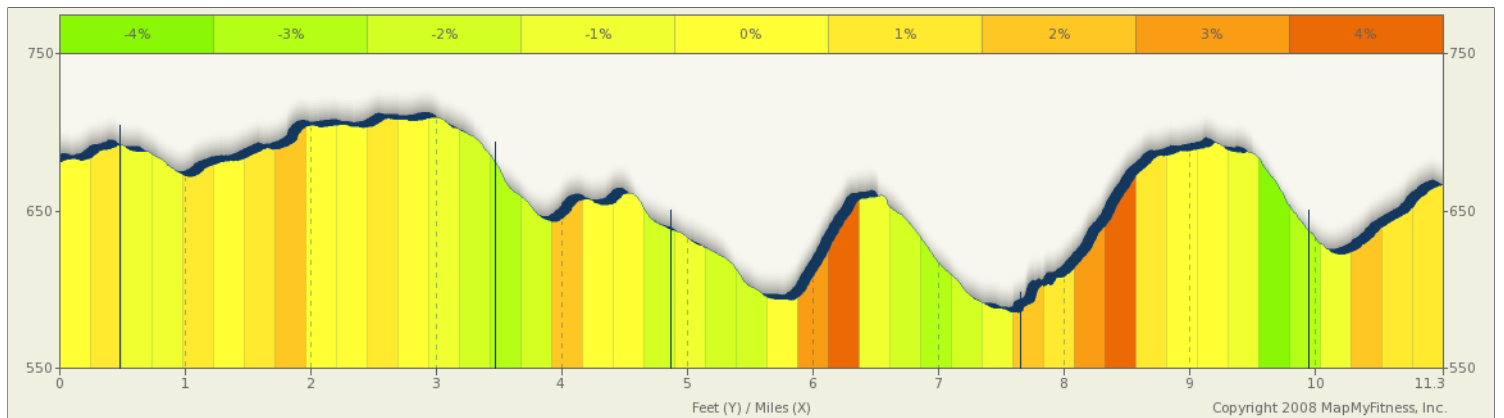

Health Unlimited Triathlon Challenge Bike Course

Starts In Mt Airy, Maryland

11.25 miles

Elevation: Off Max, Off Min, +0ft, Off, -100%
 Ascent: Off, Descent: Off, Max Climb: -100%
 Climbs: 1

Description
 Bike Course for Health Unlimited Triathlon Challenge

Notes		
AT	FOR	NOTES
7.85 mi.	<input type="checkbox"/> 9ft	Head southeast on Watersville Rd
7.85 mi.	<input type="checkbox"/> 1mi 2828ft	Turn right onto W Watersville Rd
9.38 mi.	<input type="checkbox"/> 4277ft	Turn right onto Old Frederick Rd
10.19 mi.	<input type="checkbox"/> 7ft	Head north on Old Frederick Rd toward Twin Arch Rd
10.19 mi.	<input type="checkbox"/> 4751ft	Old Frederick Rd turns slightly right and becomes Twin Arch Rd
11.09 mi.	<input type="checkbox"/>	Turn right onto Century Dr

Notes			
AT	FOR	NOTES	
4.99 mi.	<input type="checkbox"/>	2mi 4492ft	Head south on Watersville Rd toward Belmont Cir
7.85 mi.	<input type="checkbox"/>	9ft	Head southeast on Watersville Rd
7.85 mi.	<input type="checkbox"/>	1mi 2828ft	Turn right onto W Watersville Rd
9.38 mi.	<input type="checkbox"/>	4277ft	Turn right onto Old Frederick Rd
10.19 mi.	<input type="checkbox"/>	7ft	Head north on Old Frederick Rd toward Twin Arch Rd
10.19 mi.	<input type="checkbox"/>	4751ft	Old Frederick Rd turns slightly right and becomes Twin Arch Rd
11.09 mi.	<input type="checkbox"/>		Turn right onto Century Dr
This segment shows 6.3 mi. (33,290 ft.) of your route.			